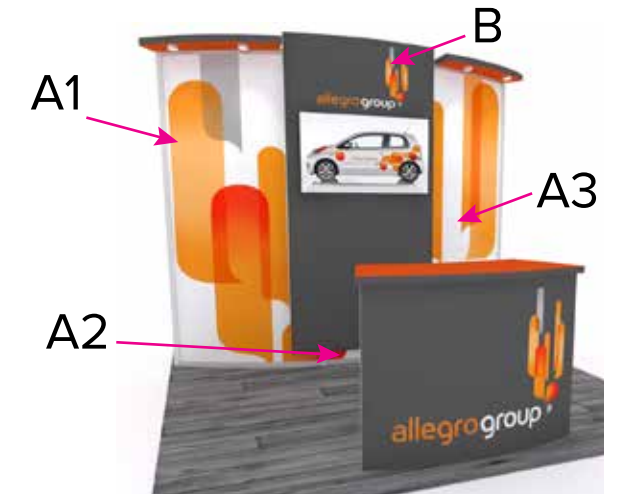

Graphic Template
 10 x 10 Modular Inline Exhibit
 Convex SEG Graphics

NOTE: All Raster Art (jpg, tiff,psd, png, etc.) must be at least 100 dpi at print size.

Graphic Template
10 x 10 Modular Inline Exhibit
Reception Counter - Sintra Graphic