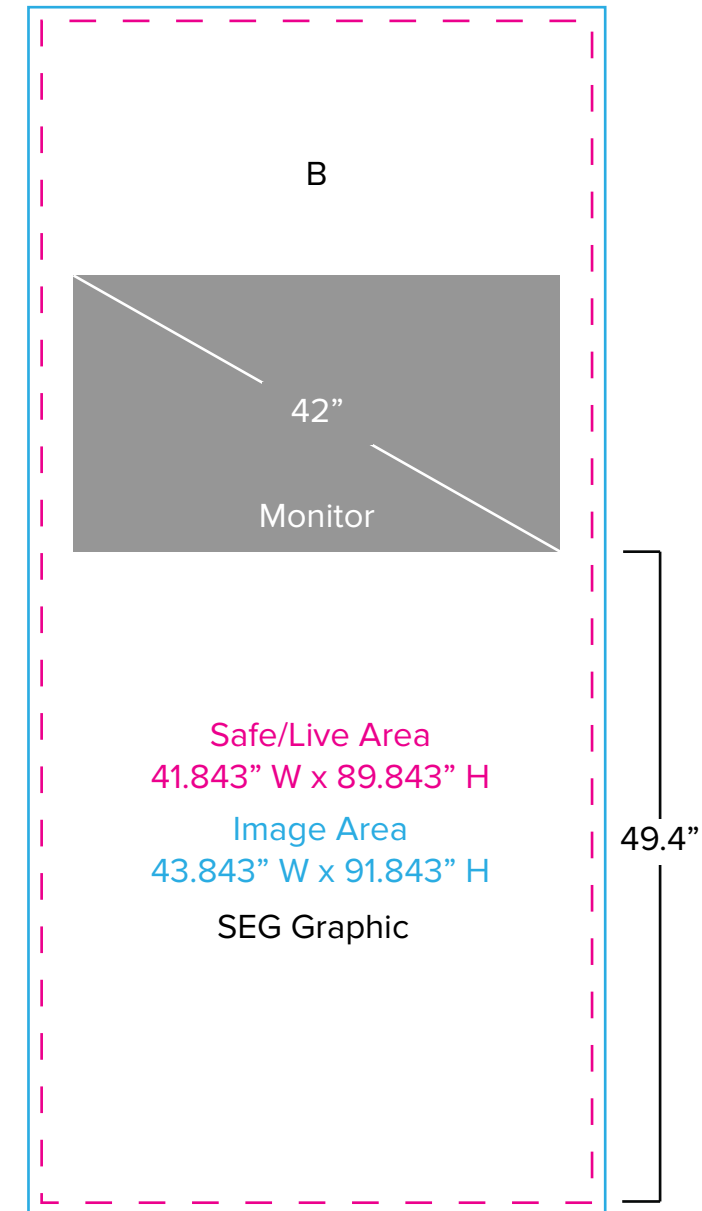

Graphic Template
 10 x 10 Modular Inline Exhibit
 Convex SEG Graphics

NOTE: All Raster Art (jpg, tiff,psd, png, etc.) must be at least 100 dpi at print size.

Graphic Template
10 x 10 Modular Inline Exhibit
Reception Counter - Sintra Graphic

C

NOTE: All Raster Art (jpg, tiff,psd, png, etc.) must be at least 100 dpi at print size.