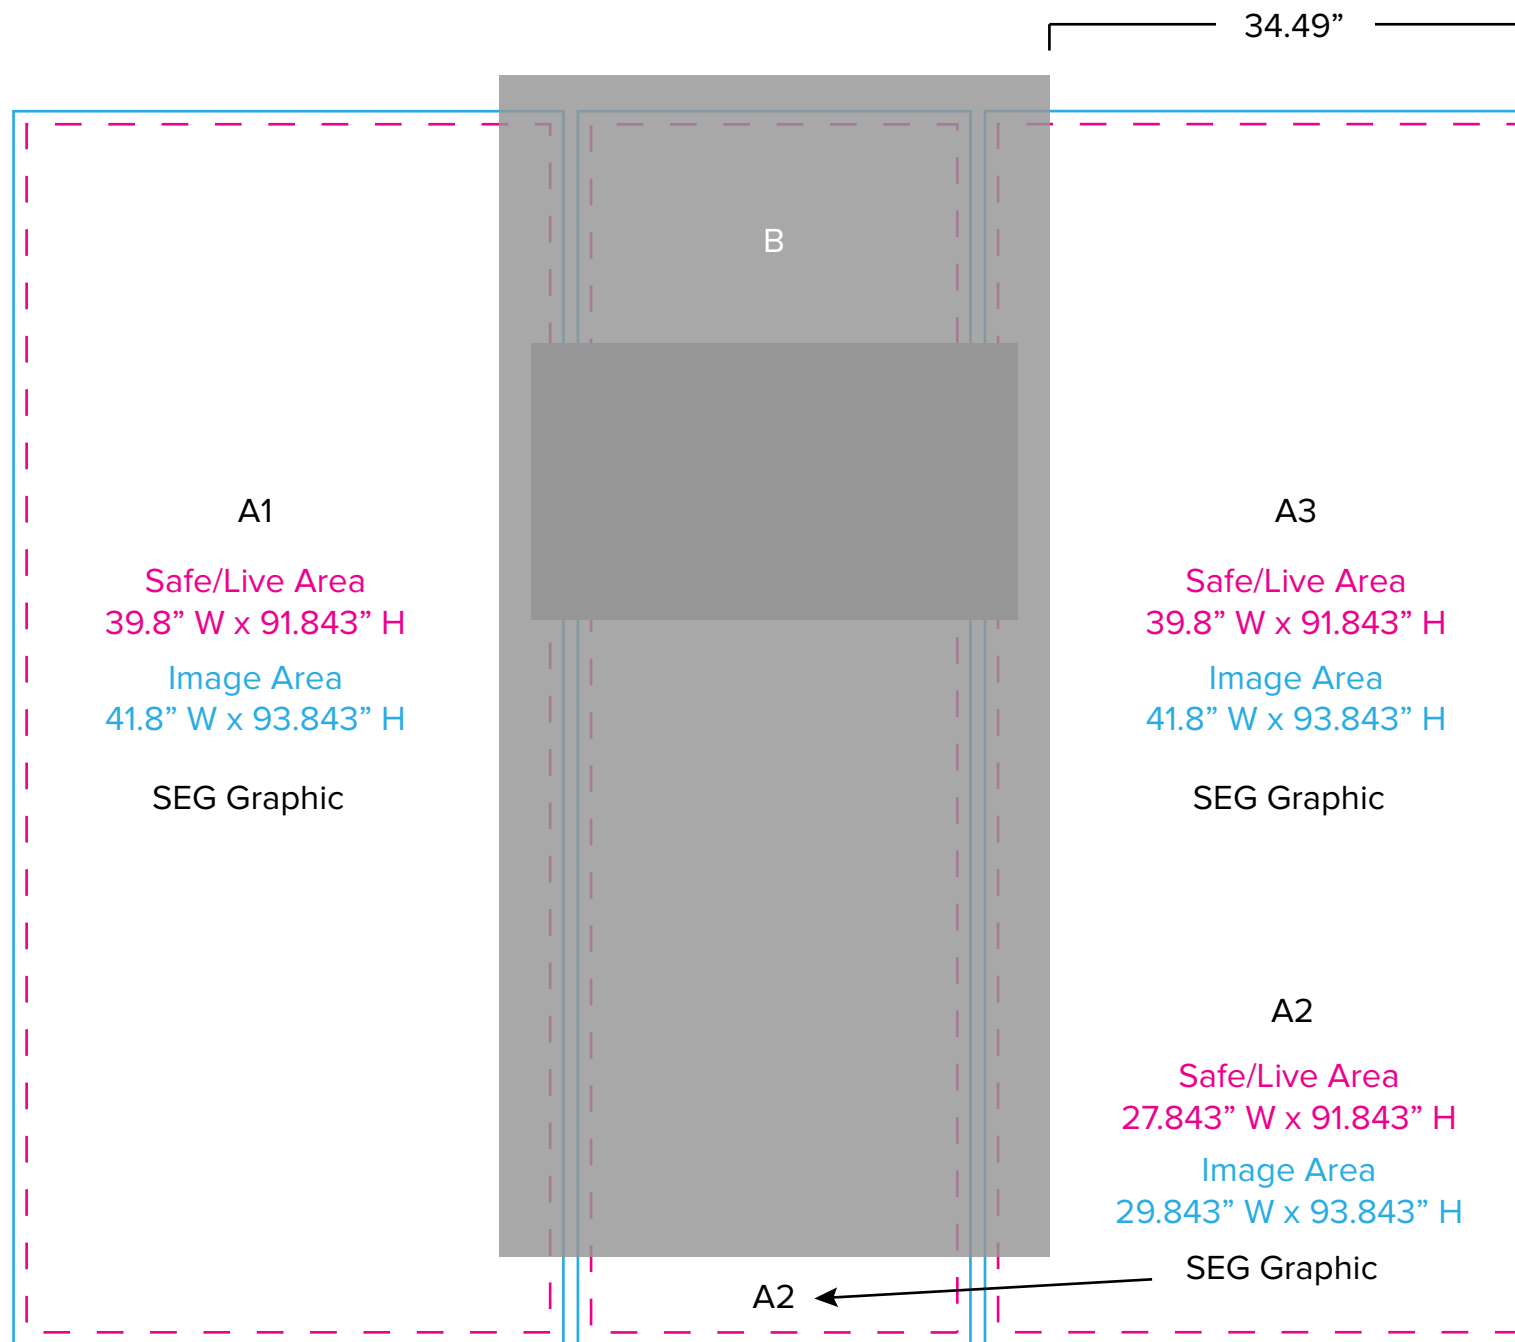

Graphic Template
 10 x 10 Modular Inline Exhibit
 Convex SEG Graphics

NOTE: All Raster Art (jpg, tiff,psd, png, etc.) must be at least 100 dpi at print size.

Graphic Template
10 x 10 Modular Inline Exhibit
Reception Counter - Sintra Graphic

C

NOTE: All Raster Art (jpg, tiff,psd, png, etc.) must be at least 100 dpi at print size.